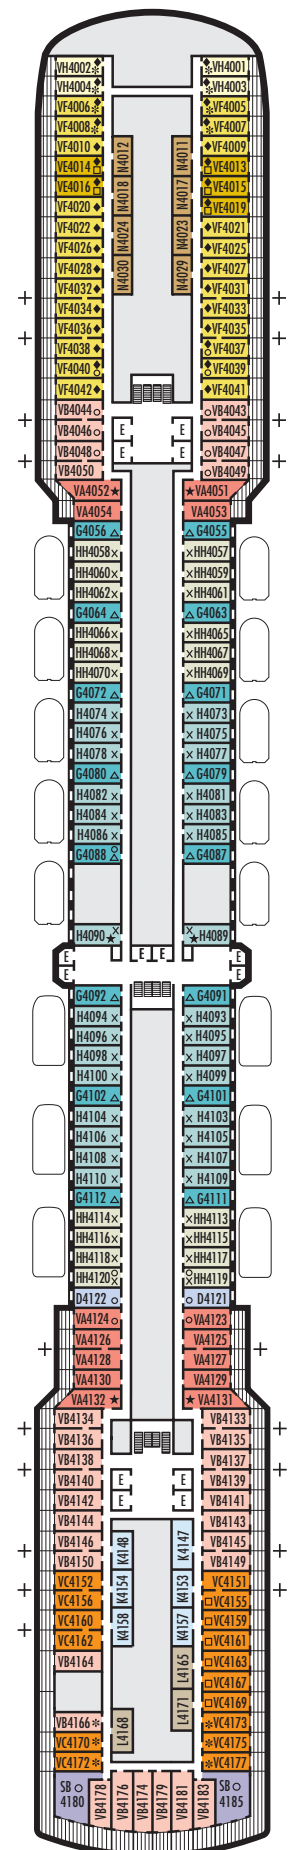

For more information regarding accessibility features on our ships please visit the [Accessibility](#) section of our website..

Upper Promenade Deck