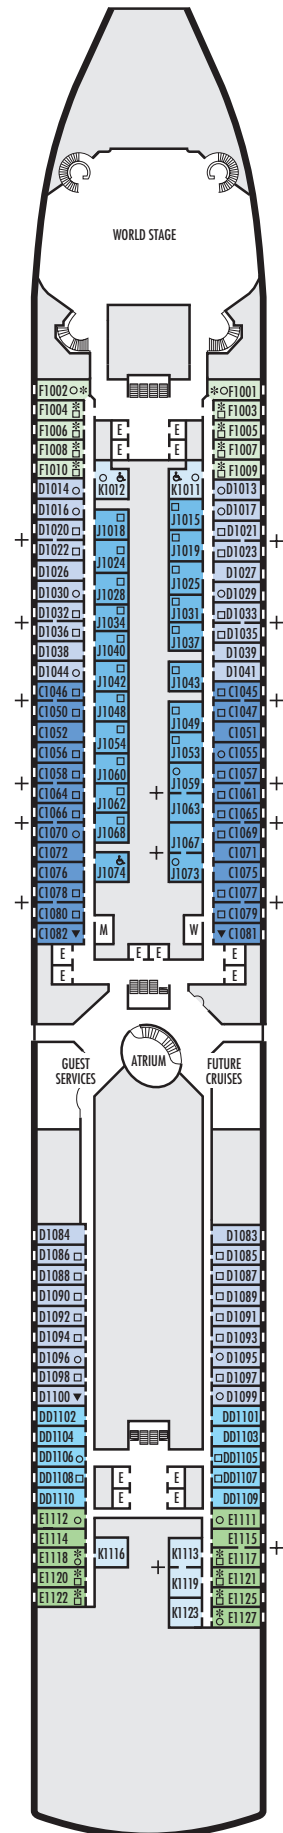

For more information regarding accessibility features on our ships please visit the [Accessibility](#) section of our website..

DECK 1—MAIN DECK Staterooms 1001-1127

Main Deck