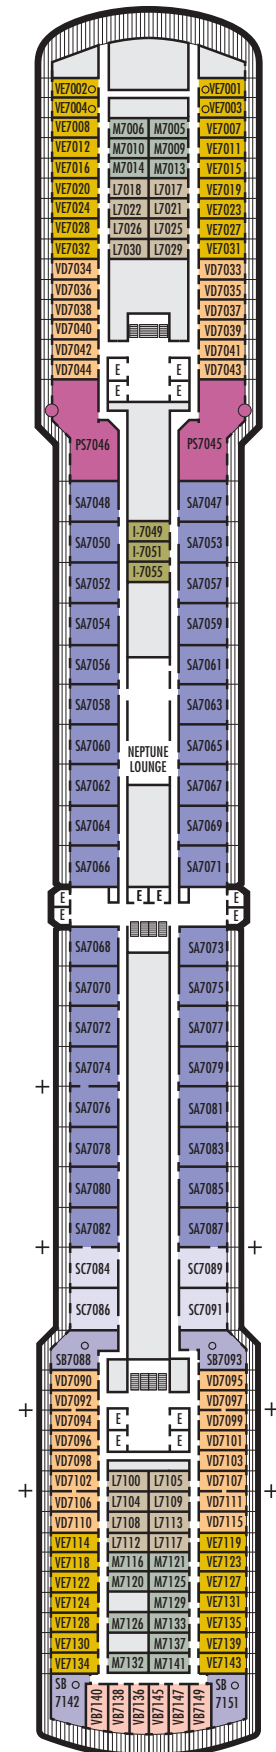

For more information regarding accessibility features on our ships please visit the [Accessibility](#) section of our website..

Rotterdam Deck