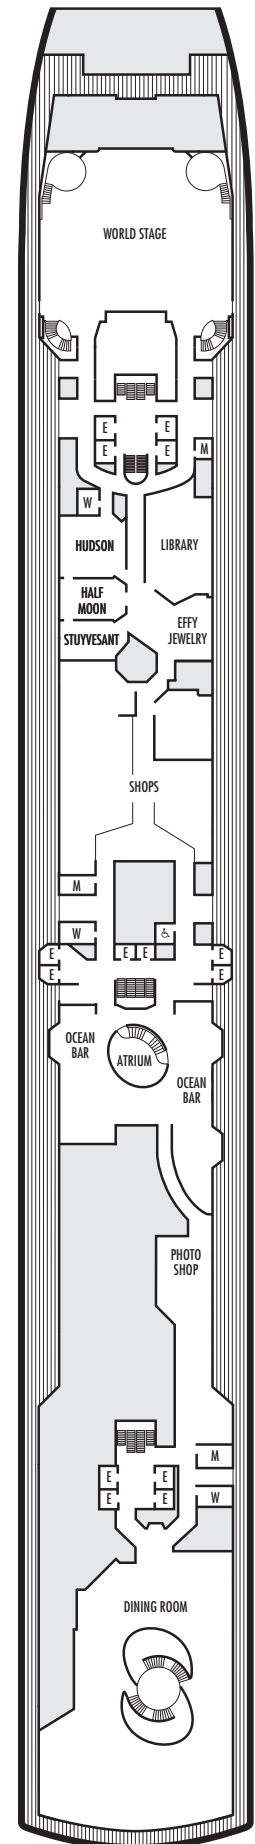

For more information regarding accessibility features on our ships please visit the [Accessibility](#) section of our website..

Promenade Deck