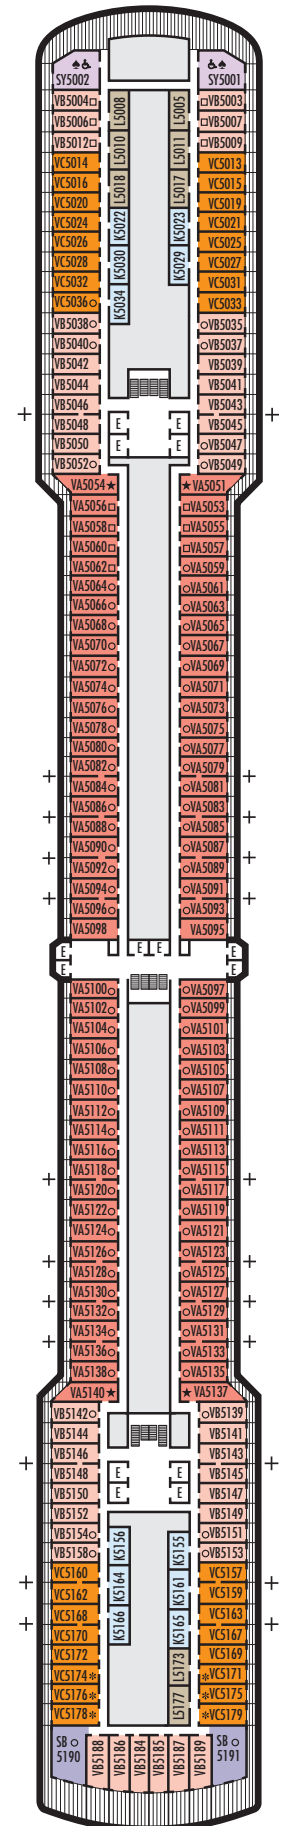

For more information regarding accessibility features on our ships please visit the [Accessibility](#) section of our website..

Verandah Deck