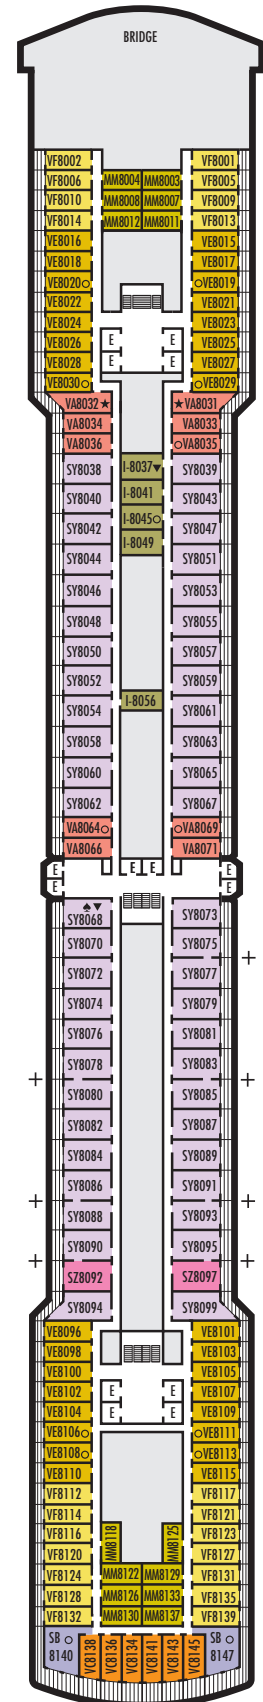

For more information regarding accessibility features on our ships please visit the [Accessibility](#) section of our website..

Navigation Deck