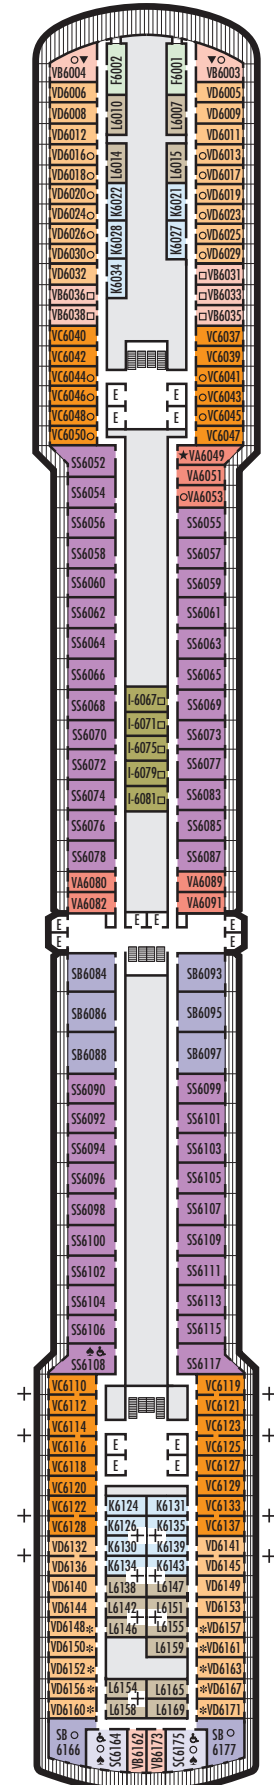

For more information regarding accessibility features on our ships please visit the [Accessibility](#) section of our website..