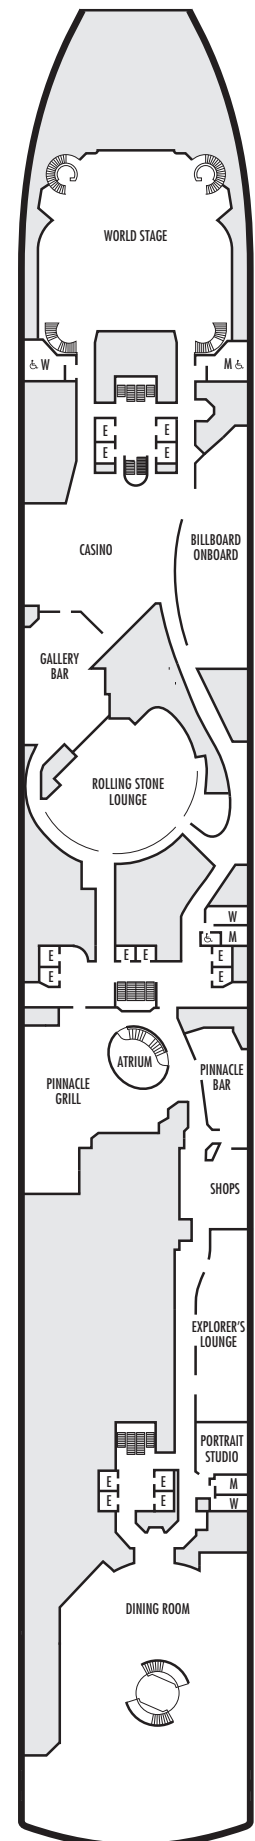

For more information regarding accessibility features on our ships please visit the [Accessibility](#) section of our website..

Lower Promenade Deck