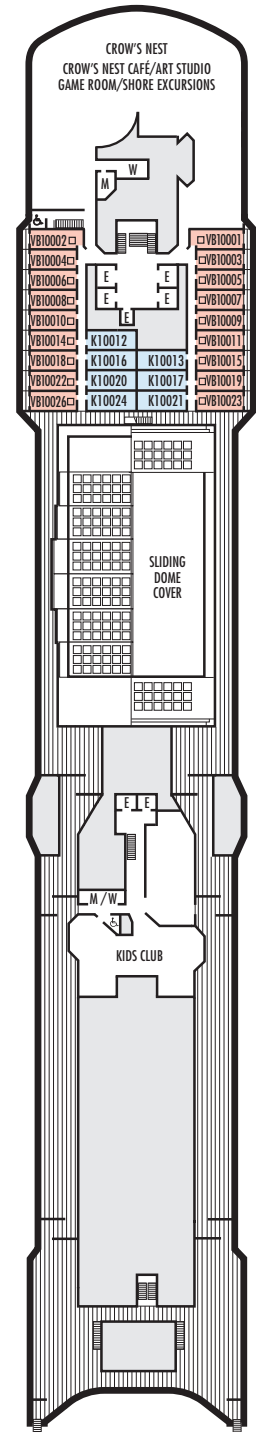

For more information regarding accessibility features on our ships please visit the [Accessibility](#) section of our website..

Observation Deck